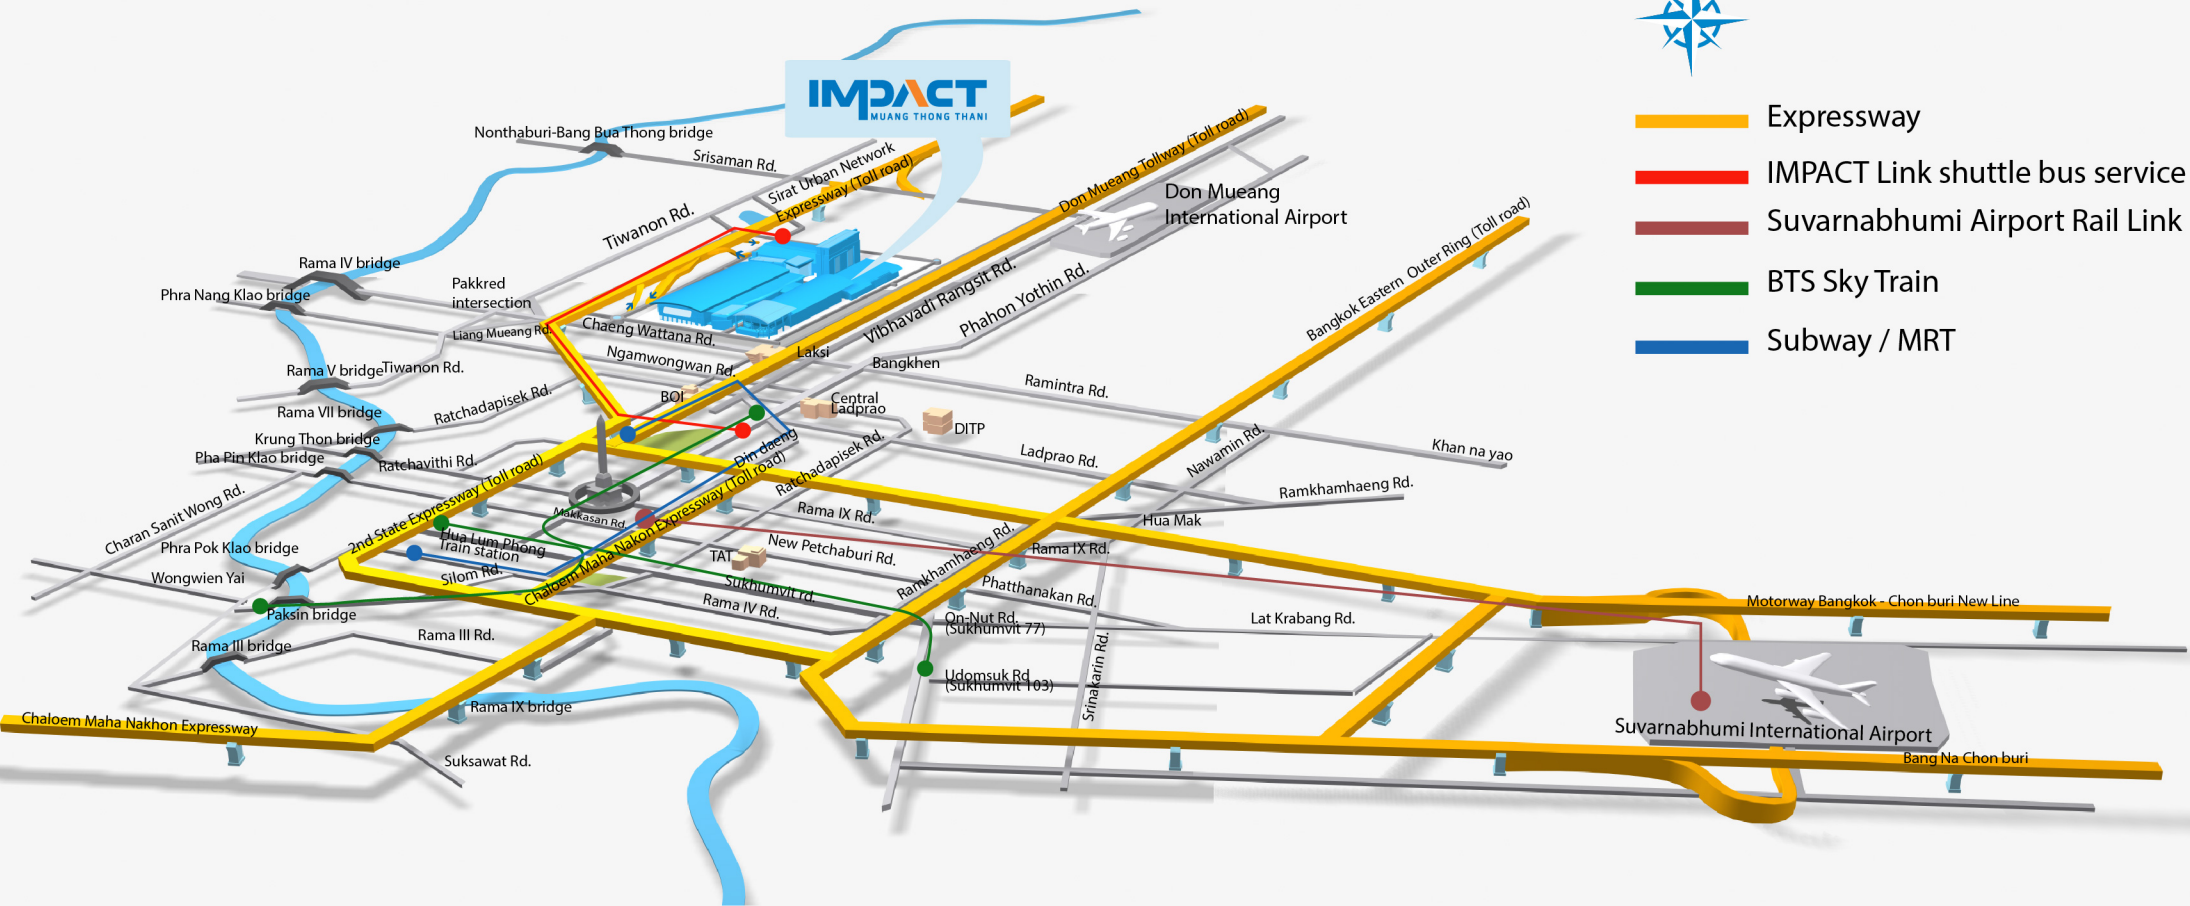

-  Expressway
-  IMPACT Link shuttle bus service
-  Suvarnabhumi Airport Rail Link
-  BTS Sky Train
-  Subway / MRT

IMPACT Arena, Exhibition & Convention Center

IMPACT Exhibition Management Co., Ltd.
10th Fl., Bangkok Land Building
47/569-576 Popular 3 Road, Banmai Sub-district, Pakkred District, Nonthaburi 11120
Tel. +66 (0) 2833 4455 Website: www.impact.co.th
Greater Bangkok, Thailand